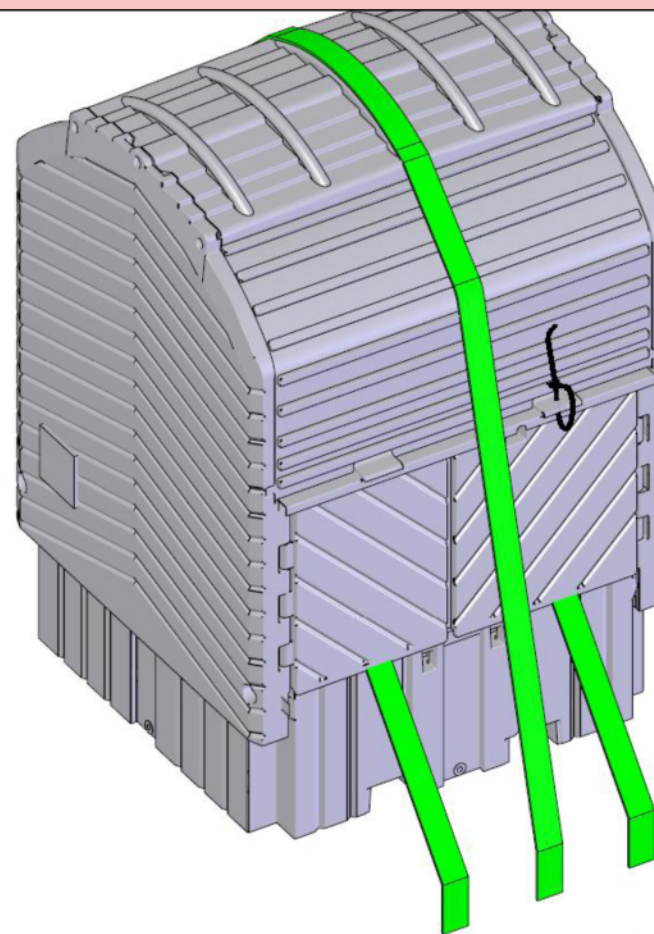

SC1000/DS1000/DS1250 TIE DOWN INSTRUCTIONS

Stage 1

Pass straps through bottom corners of cage and tie down securely.

Stage 2

Close doors and shutter, secure with tie. Pass strap over top and secure lightly. **Do not over tighten.**

OVER TIGHTENING CENTRAL STRAP WILL DAMAGE CASING.