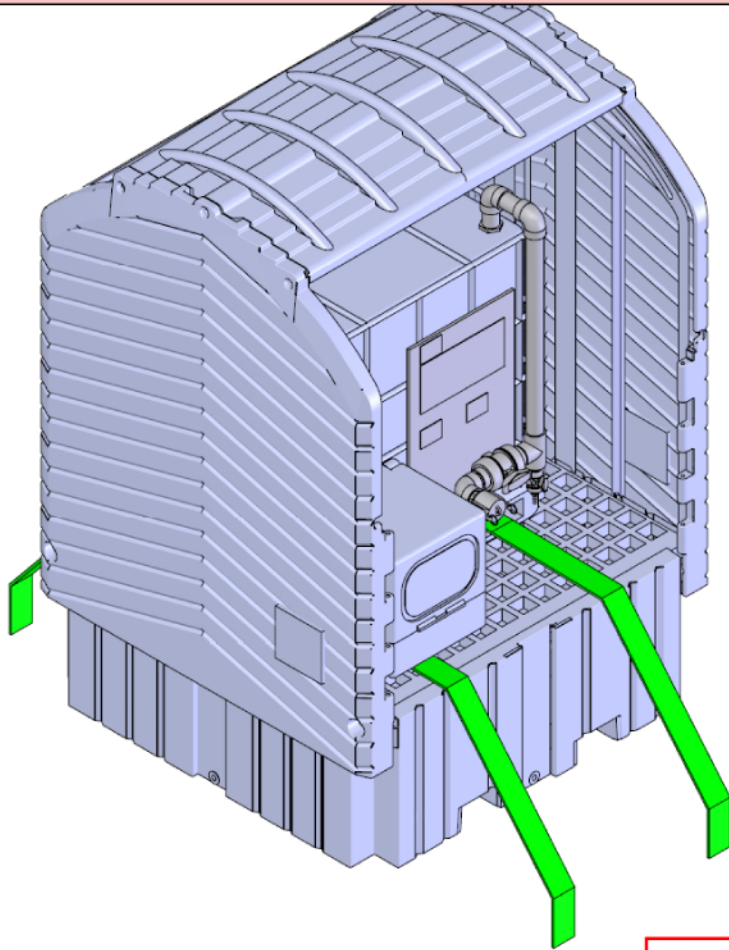

SC1000/DS1000/DS1250 TIE DOWN INSTRUCTIONS

Stage 1

Pass straps through bottom corners of cage and tie down securely.

Stage 2

Close doors and shutter, secure with tie. Pass strap over top and secure lightly. **Do not over tighten.**

OVER TIGHTENING CENTRAL STRAP WILL DAMAGE CASING.